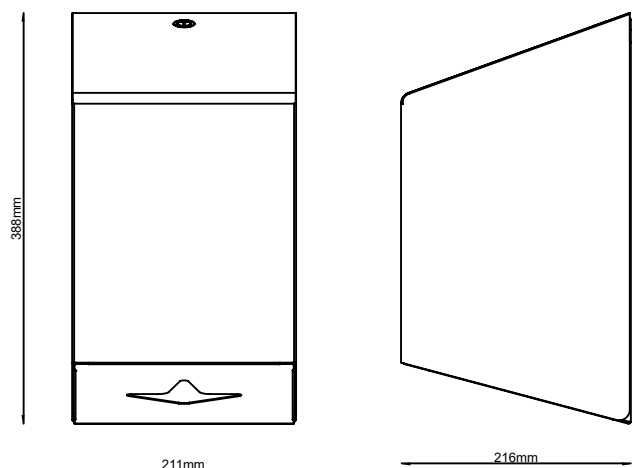

## Recommended installation height:

1050 - 1150mm from floor

Available finishes:

Polished  
Stainless Steel

Brushed  
Stainless Steel

<b>Material:</b>	Stainless Steel
<b>Dimensions:</b>	W.211mm x H.388mm x D.216mm
<b>Weight:</b>	3.1kg
<b>Packing/Carton:</b>	1 piece
<b>Finish:</b>	Polished / Brushed