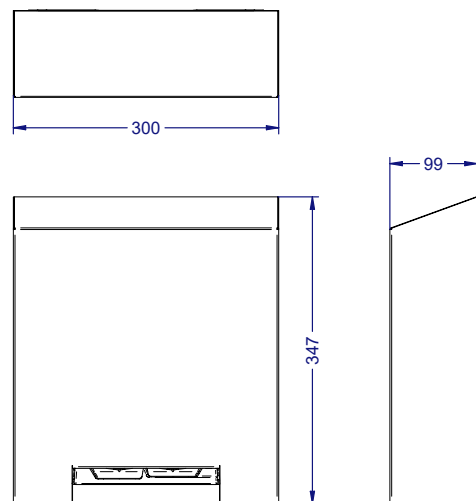

Recommended installation height:

Female Washrooms: 1100mm from floor
Male Washrooms: 1200mm from floor
Children's Washrooms: 900mm from floor
Accessible Washrooms: 970mm from floor

Available finishes:

Brushed
Stainless Steel

Material:	Stainless Steel
Dimensions:	W.300mm x H.347mm x D.99mm
Weight:	5.5kg
Packing/Carton:	1 piece
Finish:	Brushed

Dudley Industries Ltd
Preston Road, Lytham St Annes, Lancashire. FY8 5AT

Tel: +44 (0) 1253 738311
Email: sales@dudleyindustries.com
Web: www.dudleyindustries.com