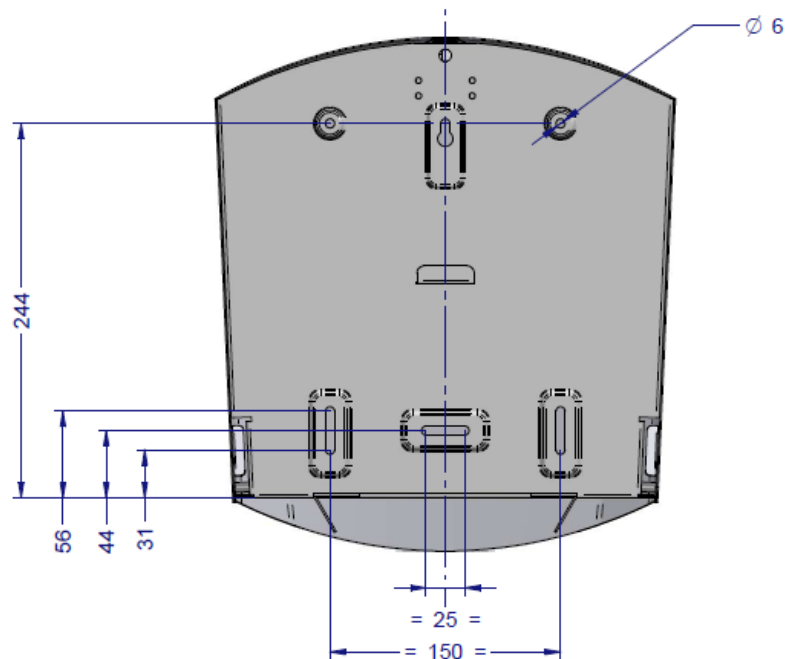

SPECIFICATION:
PLATINUM
Jumbo Toilet Paper Dispenser

83650CB

Platinum Range

Jumbo Toilet Paper Dispenser

Product Code:
83650CB

Product Description:

- Stylish toilet roll dispenser suitable for 'midi' sized jumbo rolls.
- Recessed two-pin, locking mechanism secures and protects refill from pilfering and contamination.
- Easy to unlock and the cover hinges forward for ease of filling.
- Cover simply snap locks into place when closing.
- Innovative coating helps prevent fingerprint marks to keep dispensers looking their best.
- Easy to wipe clean.
- Viewing windows allow for easy consumable level check.

Product Images:

Available Finishes:

Brushed with
clear lacquer

Specification:

Material:	Stainless Steel
Dispenser Dimensions:	W.299mm x H.334mm x D.133m
Weight:	2.4kg
Finish:	Brushed with Clear Lacquer

Recommended installation height:

From Floor: 75cm

Platinum Range
Jumbo Toilet Paper Dispenser

Product Code:
83650CB

General Assembly:

Fixing Holes:

Dudley Industries Ltd
Preston Road, Lytham St Annes, Lancashire. FY8 5AT

Tel: +44 (0) 1253 738311
Email: sales@dudleyindustries.com
Web: www.dudleyindustries.com