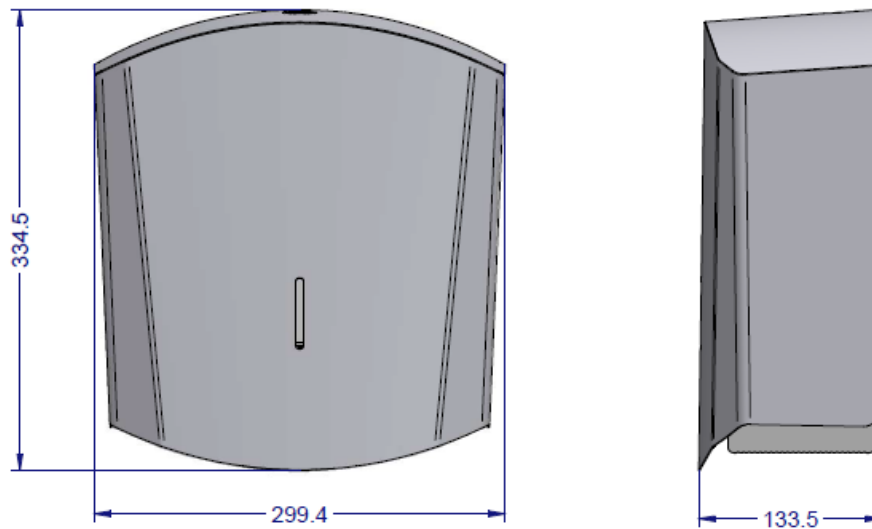

SPECIFICATION:
PLATINUM
Jumbo Toilet Paper Dispenser

83650CB

Platinum Range

Jumbo Toilet Paper Dispenser

Product Code:
83650CB

Product Description:

- Stylish toilet roll dispenser suitable for 'midi' sized jumbo rolls.
- Recessed two-pin, locking mechanism secures and protects refill from pilfering and contamination.
- Easy to unlock and the cover hinges forward for ease of filling.
- Cover simply snap locks into place when closing.
- Innovative coating helps prevent fingerprint marks to keep dispensers looking their best.
- Easy to wipe clean.
- Viewing windows allow for easy consumable level check.

Product Images:

Available Finishes:

Brushed with
clear lacquer

Specification:

Material:	Stainless Steel
Dispenser Dimensions:	W.299mm x H.334mm x D.133m
Weight:	2.4kg
Finish:	Brushed with Clear Lacquer

Recommended installation height:

From Floor: 75cm

Platinum Range
Jumbo Toilet Paper Dispenser

Product Code:
83650CB

General Assembly:

Fixing Holes:

Dudley Industries Ltd
Preston Road, Lytham St Annes, Lancashire. FY8 5AT

Tel: +44 (0) 1253 738311
Email: sales@dudleyindustries.com
Web: www.dudleyindustries.com