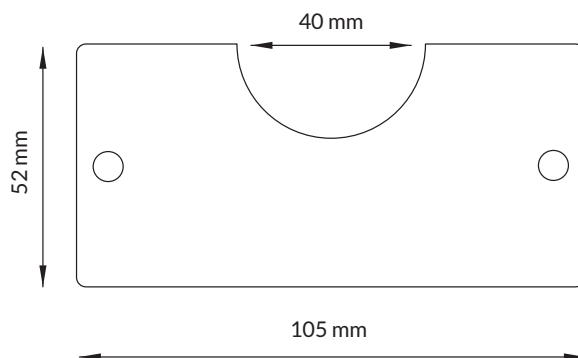

Available Sizes:

W.105mm x H .52mm x Dia 75mm

W.105mm x H .52mm x Dia 50mm

W.105mm x H .52mm x Dia 40mm

W.105mm x H .52mm x Dia 32mm

W.105mm x H .52mm x Dia 28mm

W.105mm x H .52mm x Dia 25mm

W.105mm x H .52mm x Dia 22mm

W.105mm x H .52mm x Dia 15mm

W.105mm x H .52mm x Dia 12mm

W.210mm x H.104mm x Dia 110mm

W.210mm x H. 115mm x Dia 154mm

Technical Information

Material:	Stainless Steel
Weight:	12-48 grams (per plate depending on variant)
Packing/Carton:	10 pieces (per box)
Finishes:	Natural